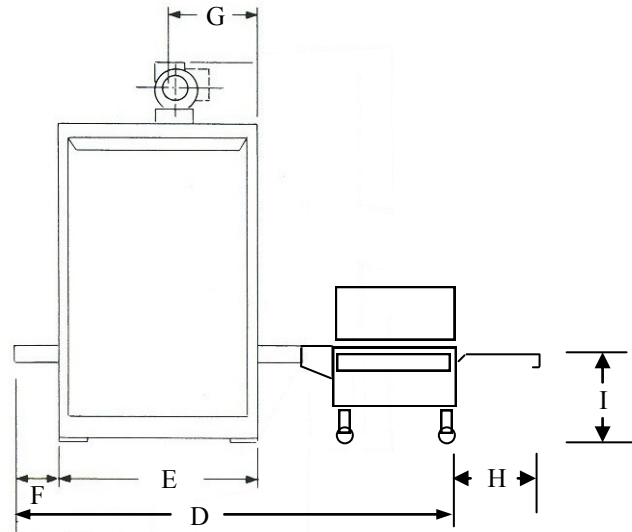

CMV

Sharper Finish

Model IFC3000

Ironer / Folder / Crossfolder

The most versatile combination Ironer/Folder available

Features - IFC™

*120" (3m) ironing width. Optional 132" (3.3m) and 136" (3.4m) width available. 30" (762 mm) diameter heated cylinder, and the Intelatrol® is standard. 20" (508 mm); 24" (610 mm); and 36" (915 mm) models are also available.

*The IFC™ can be heated by gas, steam, or electricity.

*Available from most electrical specifications. Compressed air required.

Dimensions

IFC 3000	
A	185" (4700 mm)
B	72" (1829 mm)
C	29 ½" (750 mm)
D	101" (2565 mm)
E	49" (1245 mm)

IFC 3000	
F	14" (356 mm)
G	17 ½" (445 mm)
H	22" (559 mm)
I	29 ½" (750 mm)
J	29" (737 mm)

© 2008 by CMV Sharper Finish, Inc. Form CMV0406. In view of CMV's policy of providing the best products possible, CMV reserves the right to change specifications and appearance without notice. Contact the sales department for exact specifications, dimensions, and product approvals. CMV manufactures over 100 different ironer models that are sold throughout the world.