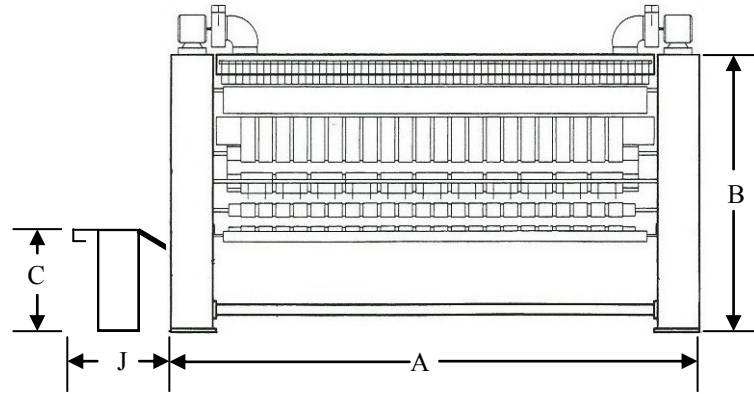

CMV

Sharper Finish

Model IFC3000

Ironer / Folder / Crossfolder

The most versatile combination Ironer/Folder available

Features - IFC™

*120" (3m) ironing width. Optional 132" (3.3m) and 136" (3.4m) width available. 30" (762 mm) diameter heated cylinder, and the Intelatrol® is standard. 20" (508 mm); 24" (610 mm); and 36" (915 mm) models are also available.

*Dries, irons, primary folds, and crossfolds. Optional stacker and conveyor will soon be available.

*Left or Right discharge. Front or rear discharge for items not crossfolded.

*Made by "The Ironer People"™. This is all we do and we do it well. You cannot find an ironer in this class that is less complicated than the IFC™. We work hard to simplify our design so you have less to worry about. The IFC™ lets you do more with less.

*The IFC™ can be heated by gas, steam, or electricity.

*Available from most electrical specifications. Compressed air required.

Dimensions

IFC 3000	
A	185" (4700 mm)
B	72" (1829 mm)
C	29 ½" (750 mm)
D	101" (2565 mm)
E	49" (1245 mm)

IFC 3000	
F	14" (356 mm)
G	17 ½" (445 mm)
H	22" (559 mm)
I	29 ½" (750 mm)
J	29" (737 mm)

© 2008 by CMV Sharper Finish, Inc. Form CMV0406. In view of CMV's policy of providing the best products possible, CMV reserves the right to change specifications and appearance without notice. Contact the sales department for exact specifications, dimensions, and product approvals. CMV manufactures over 100 different ironer models that are sold throughout the world.